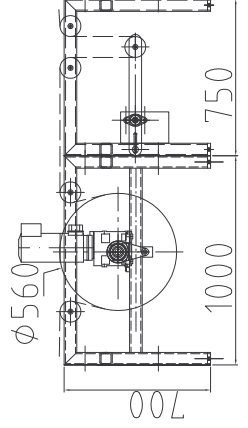

option
module 7.1
cooling drum with water-cooling

option
module 7.2
cooling drum with air-cooling

option
module 1.1
unwinding movable

IMATEP SA GRAND-RUE 49-50 CH- 1700 FRIBOURG TEL. + 41 + 26 323 11 66 FAX. + 41 + 26 323 2123	MPCLL Variante 5 Masstab M 1:36 70-020-165-002-01-C
--	---