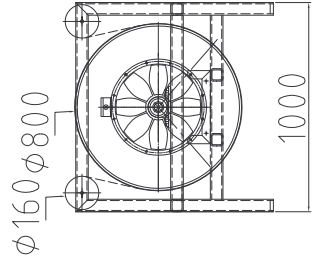

option
module 7.1
cooling drum with water-cooling

option
module 7.2
cooling drum with air-cooling

option
module 1.1
unwinding movable

IMATEP SA GRAND-RUE 49-50 CH- 1700 FRIBOURG TEL. + 41 + 26 323 11 66 FAX. + 41 + 26 323 2123	MPCLL Variante 5 Masstab M 1:36 70-020-165-002-01-C
--	---